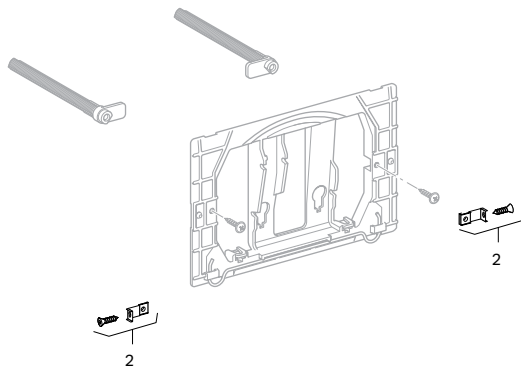

Geberit Cover Plates, Sigma for Use with Flush Buttons

115.764 115.766 115.768 Actuator Dimensions: 9.7" x 6.5" (24.6 cm x 16.4 cm)

Item			Model No.	Description	List Price $
2	2	2	241.093.00.1	Fastening for cover plate UP300 set-2	22.00
3	3	3	241.873.00.1	Conversion set for tool-free installation	37.00
3.1	3.1	3.1	241.874.00.1	Actuator rod set mount w/o tool (From 2008)	15.00
3.2	3.2	3.2	241.876.00.1	Mounting frame tool-free (From 2008)	17.00
4	4	4	241.877.00.1	Screw for Twist, Tango, Mambo set-2. For tool-free mounting frame.	56.00
5	5	5	240.938.00.1	Extension set for C/C UP200/UP300	28.00

< 2008

> 2008