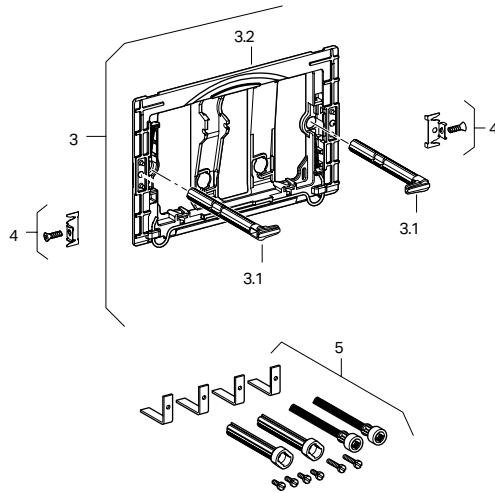

The information contained in this document is subject to change without notice.