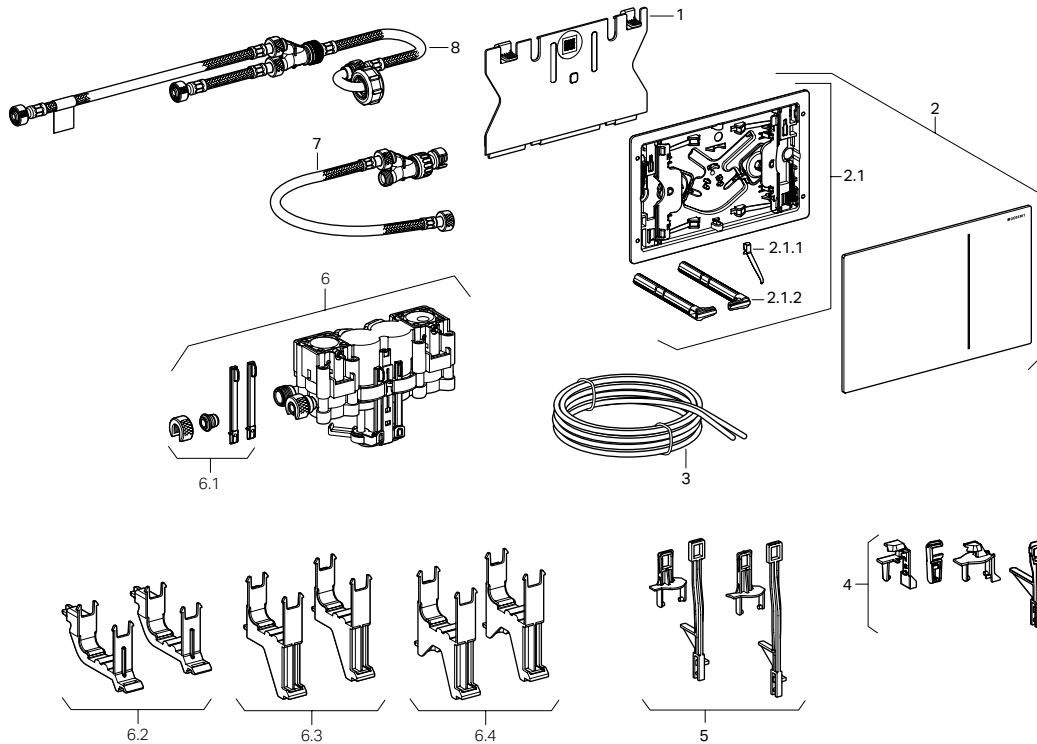

Geberit Sigma70 Actuators 

115.620 115.625 Actuator Dimensions: 9.5" x 6.3" (24 cm x 15.8 cm)

Item	Model No.	Description	List Price \$
1	242.819.00.1	Protection plate for Sigma Concealed Tank 2x6	23.00
1	243.084.00.1	Protection plate for Sigma Concealed Tank 2x4	65.00
2	242.813.FW.1	Actuator plate Sigma70, Brushed Stainless Steel	259.00
2	243.813.JK.1	Actuator plate Sigma70, Lava Glass	218.00
2	243.813.JL.1	Actuator plate Sigma70, Grey Sand Glass	218.00
2	242.813.SI.1	Actuator plate Sigma70, White Glass	218.00
2	242.813.SJ.1	Actuator plate Sigma70, Black Glass	218.00
2	242.813.00.1	Actuator plate Sigma70 customer supplied inlay	208.00
2.1	242.814.00.1	Mounting frame Sigma70	38.00
2.1.1	813.514.00.1	Spring for actuator plate	4.00
2.1.2	241.874.00.1	Actuator rod set mount w/o tool	15.00
3	243.297.00.1	Double pneumatic hose, 78.74" (2 m), dual-flush (Green/Clear)	10.00
4	242.825.00.1	Conversion set flush valve Sigma Concealed Tank, 4.72" (12 cm) and Omega Concealed Tank 2x6	17.00
5	242.826.00.1	Conversion set flush valve Sigma Concealed Tank, 3.16" (8 cm) 2x4	17.00
6	242.820.00.1	Hydraulic flushing device, 1-6 bar (15-87 psi)	312.00
	243.461.00.1	Hydraulic flushing device, 1-3 bar (15-44 psi). Optional replacement for low pressure service	312.00
6.1	242.822.00.1	Spare parts set for hydraulic lifter	12.00
6.2	243.170.00.1	Support block hydraulic servo lifter for 2x6 Sigma Concealed Tank	18.00
	243.171.00.1	Support block hydraulic servo lifter for 2x4 Sigma Concealed Tank	18.00
	243.347.00.1	Support block hydraulic servo lifter for 2x4 Sigma Concealed Tank (2016 version)	18.00
7	242.824.00.1	Connection hose complete for Sigma Concealed Tank, 4.72" (12 cm) 2x6	55.00
8	242.823.00.1	Connection hose complete for Sigma Concealed Tank, 3.16" (8 cm) 2x4	76.00