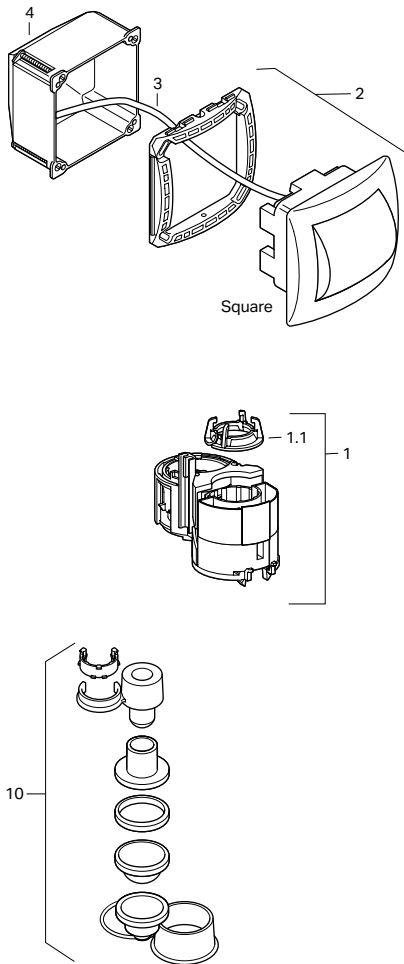

Inactive Geberit Square Remote Push Button Actuators

115.941/ 115.942 115.991 Actuator Dimensions: 4.25" x 4.25" (10.8 cm x 10.8 cm)
115.946

Item	Model No.	Description	List Price $
1	240.573.00.1	Pneumatic flushing device for WC flush control single	27.00
1.1	880.328.11.1	Lifter flange dual-flush valve system	7.00
2	240.571.11.1	Wall mount actuator for pneumatic single-flush for WC flush control, Alpine White	61.00
2	240.571.KA.1	Wall mount actuator for pneumatic single-flush for WC flush control, Matte Chrome	87.00
3	256.000.00.1	Pneumatic hose	9.00
4	240.582.00.1	Concealed housing	27.00
	242.401.00.1	Brass weight for WC flush control pneumatic dual-flush	43.00
	240.574.00.1	Pneumatic flushing device for WC flush control dual-flush	33.00
	240.572.11.1	Wall mount actuator for pneumatic dual-flush for WC flush control, Alpine White	67.00
	240.572.KA.1	Wall mount actuator for pneumatic dual-flush for WC flush control, Matte Chrome	109.00
	240.575.00.1	Double pneumatic hose for dual-flush (Blue/Clear)	10.00
	242.594.00.1	Pneumatic flushing device single-flush UP720, carrier model 111.728	58.00
10	240.004.00.1	Conversion set for single flush valves 1985 - 1998	27.00

115.941, 115.946 (Sigma 2x6 or Omega 2x6)