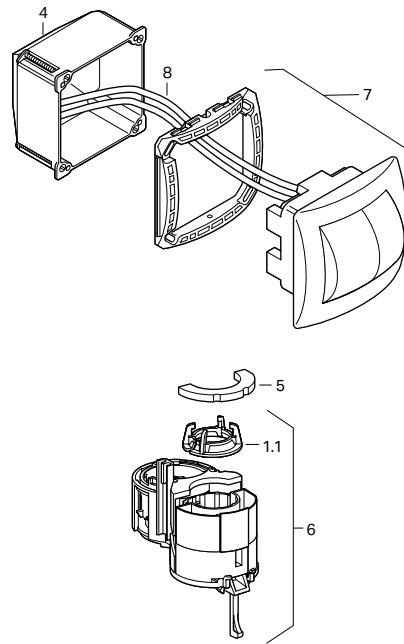

115.942 (Sigma 2x6 or Omega 2x6)