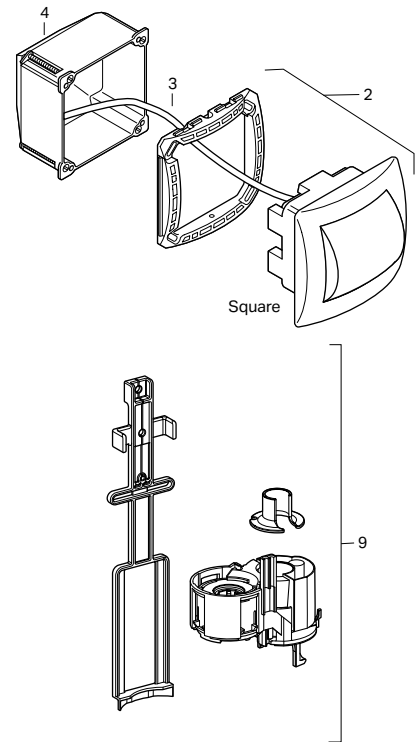

115.991 (Sigma 2x4)

The information contained in this document is subject to change without notice.