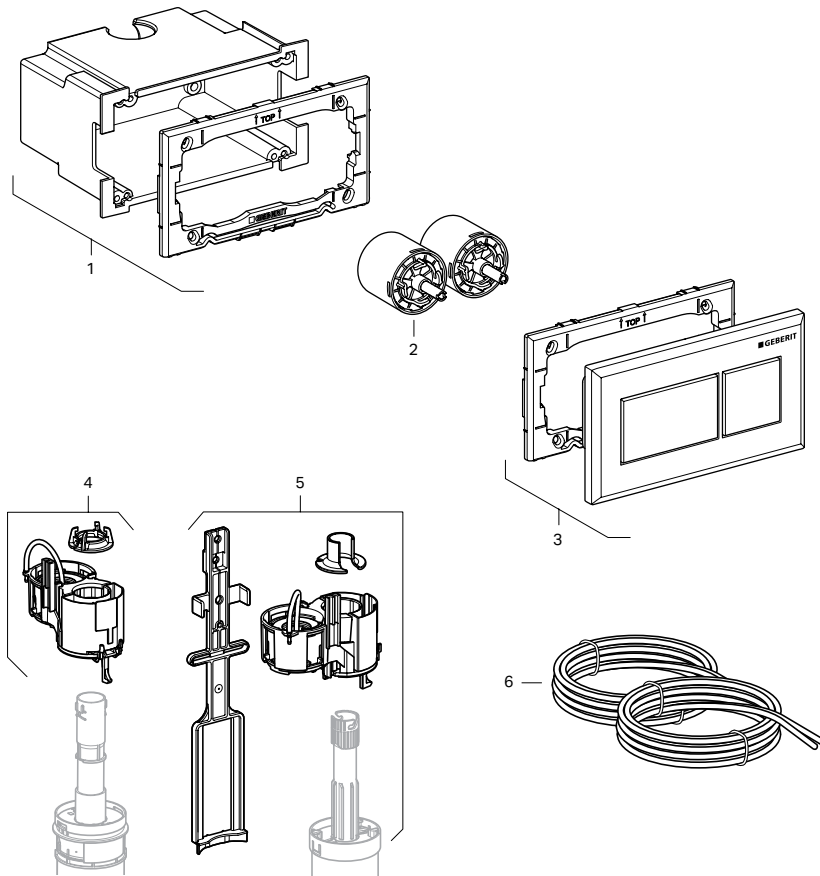

GEBERIT INSTALLATION SYSTEMS

Replacement Parts

Geberit Rectangular Remote Push Button Actuators

115.932 115.934 Actuator Dimensions: 5.06" x 2.91" (12.9 cm x 7.4 cm)
 116.051 116.052
 116.053 116.054

Item	Model No.	Description	List Price \$
1	244.505.00.1	Installation set for remote flush actuation, rectangle design, pneumatic	29.00
2	244.501.00.1	Pneumatic cylinder set for remote flush actuation, rectangle design, pneumatic (2 pc.)	33.00
3	242.849.GH.1	Actuator for remote flush actuation, rectangle design, pneumatic: Chrome-Plated, Brushed; Chrome-Plated, Brushed	199.00
3	242.849.KA.1	Actuator for remote flush actuation, rectangle design, pneumatic: Bright Chrome-Plated; Chrome-Plated, Brushed	121.00
3	242.849.KV.1	Actuator for remote flush actuation, rectangle design, pneumatic: Black, High-Gloss; Chrome-Plated, Brushed	121.00
3	244.504.21.1	Actuator for remote flush actuation, rectangle design, pneumatic, protruding: bright Chrome-Plated	121.00
4	240.574.00.1	Pneumatic lifter, dual-flush	33.00
5	242.594.00.1	Pneumatic flushing device single-flush UP720, carrier model 111.728	58.00
6	240.575.00.1	Dual pneumatic air hose	10.00