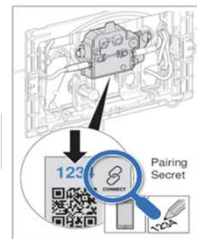

**NOTES**

Blue and red color indicates connector colors of associated system - both before and after conversion  
 See below to identify if your device is not already enabled

**How to Identify Geberit CONNECT products (1/2)**

1. Packaging label

2. Electronic label

3. Bluetooth scan with Control App