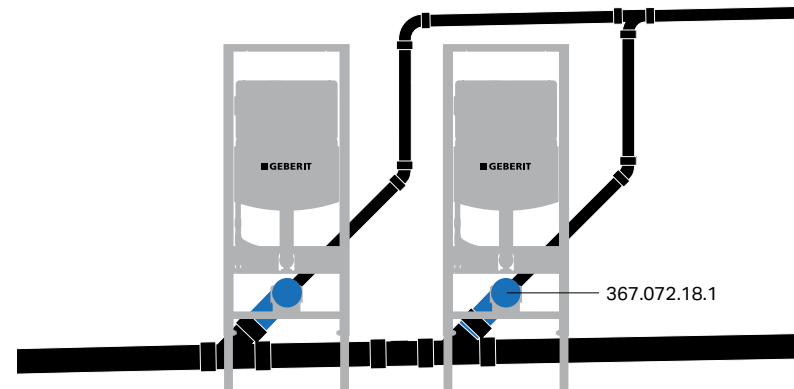

GANGED DWV ALTERNATE VENTING DETAIL

Accessories

367.072.18.1 Cast iron
elbow with 2" heel outlet