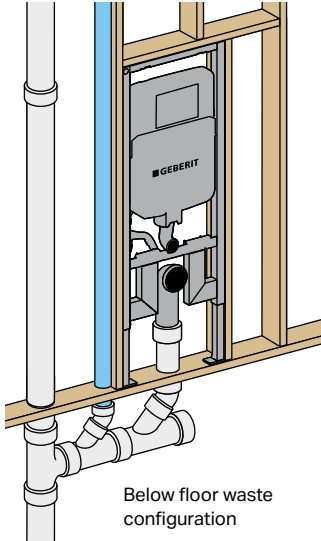

2X4 IN-WALL INSTALLATION WITH WOOD STUDS

MODEL NOS. 111.798.00.1, 111.597.00.1

Below floor waste configuration