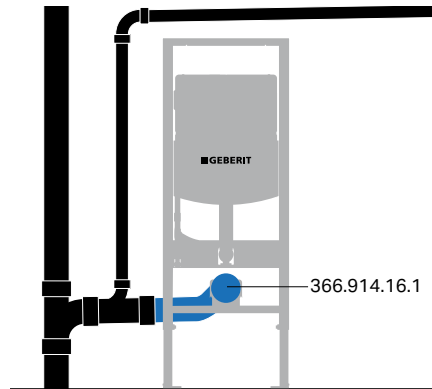

DWV DETAIL ABOVE FLOOR WASTE

Accessories

366.061.16.1 HDPE waste elbow (included)

366.914.16.1 HDPE RH horizontal waste fitting (right-hand)

366.913.16.1 HDPE LH horizontal waste fitting (left-hand)