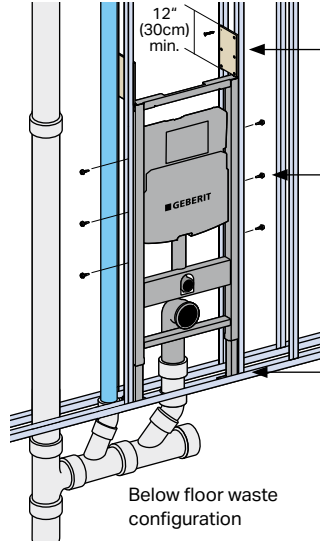

Below floor waste configuration

Recommended lateral reinforcement of plywood or drywall for thinner gauge steel, at least 12" (30cm) height.

#12 self-tapping screws (6), 12" (30cm) apart.

Feet can be rotated to accommodate 2" (50mm) or 3" (75mm) stud profile, in line with front of carrier and aligned with front of wall. Feet can also be anchored directly to solid floor

Note: Carrier feet may be rotated 90 degrees as needed.

Note: All carriers can be installed as pre-wall (in front of solid wall) and can also accommodate both above and below floor waste lines.

For pre-wall installation mounting accessories or for other specific carrier installation accessories, refer to Geberit publication GNA7089 or visit our website.

12ga studs 2" (50mm) or 3" (75mm) wide recommended for optimal support, connected to the floor and ceiling with mounting brackets.

For thinner gauge studs, additional 12" (30cm) lateral plywood or drywall reinforcement is recommended (see above).

Recommended gauge for wall heights: 20ga - 18ga studs for 8 foot height; 16ga - 14ga studs for 10 foot height. For taller walls consult a structural engineer.

Attach carrier frame to steel studs using #12 self-tapping screws (see above).

IMPORTANT: CARRIER FRAME MUST BE MOUNTED FLUSH WITH WALL FRAMING FOR PROPER INSTALLATION.