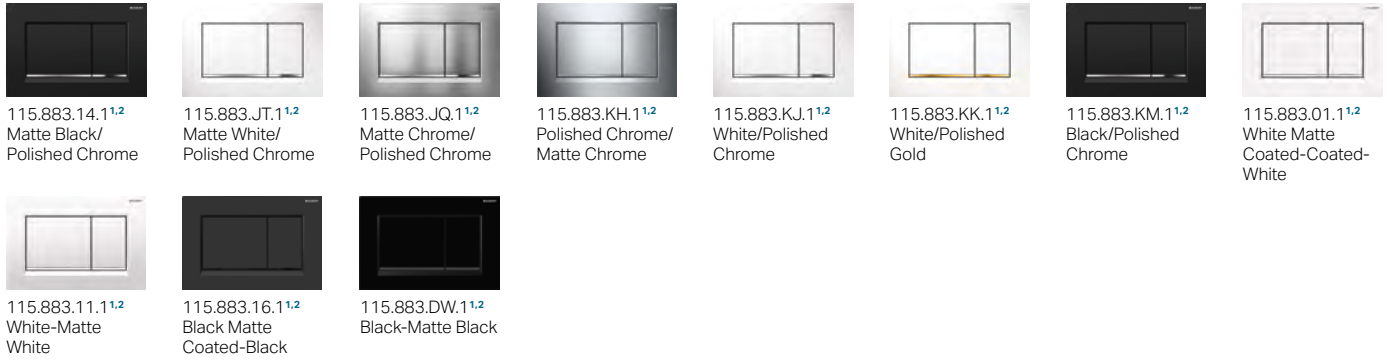

DUAL-FLUSH (continued)

Sigma30