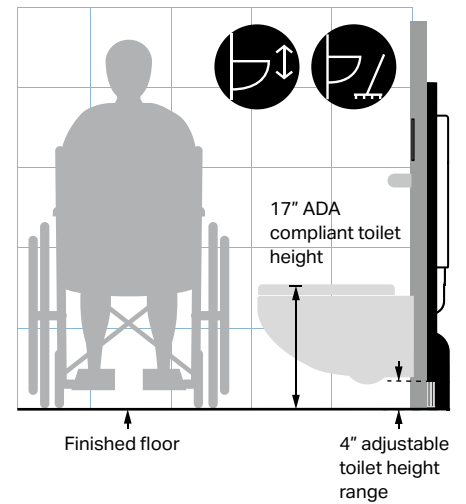

Whether the toilet compartment is intended for ambulatory or wheelchair occupants, home or public spaces, specifying a Geberit in-wall tank and carrier system combined with a wall-hung toilet bowl is safer and more accessible. Geberit makes it easier for anyone to live a bit more independently.

Eliminating the tank on the toilet allows greater mobility in the compartment and reduces the potential for injury.

The fill and flush valves and supply stop are located behind the wall. If maintenance is required, all working parts are easily accessed through the flush plate or cover plate.

¹ When used in conjunction with wall-mounted toilet fixtures, 56" is allowed reduced minimum distance per to ANSI A117.1, Section 604.9.2.1