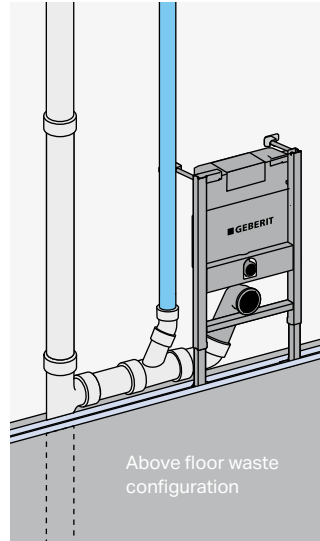

2X6 PRE-WALL INSTALLATION TO SOLID (CONCRETE OR BRICK) WALL

MODEL NOS. 111.012.00.1, 111.018.00.1

Above floor waste configuration

STEEL STUD INSTALLATION

MODEL NOS. 111.335.00.5, 111.902.00.5, 111.798.00.1, 111.597.00.1, 111.012.00.1, 111.018.00.1