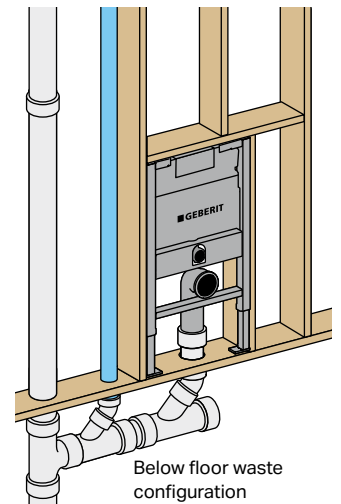

Above floor waste configuration

Below floor waste configuration

MODEL NOS. 111.012.00.1, 111.018.00.1

Above floor waste configuration

Below floor waste configuration

2X4 IN-WALL INSTALLATION WITH WOOD STUDS