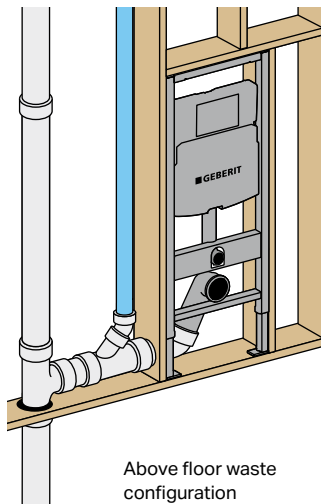

<http://www.geberit.us/pro>

GEBERIT REP LOCATOR - FIND A SALES REPRESENTATIVE

<http://locator.geberitnow.com/rep/>

2X6 IN-WALL INSTALLATION WITH WOOD STUDS

MODEL NOS. 111.335.00.5, 111.902.00.5, 111.798.00.1, 111.597.00.1