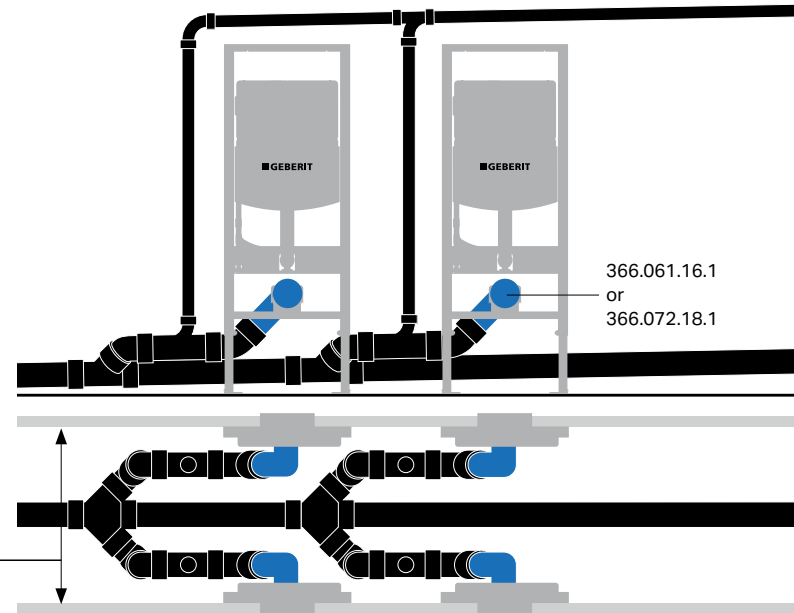

Accessories

366.061.16.1 HDPE
waste elbow (included)

367.072.18.1 Cast iron
elbow with 2" heel outlet

MINIMUM DISTANCE BETWEEN FINISHED WALLS:

Typical for installations with 4" pipe horizontal run -> as per fitting choice and layout