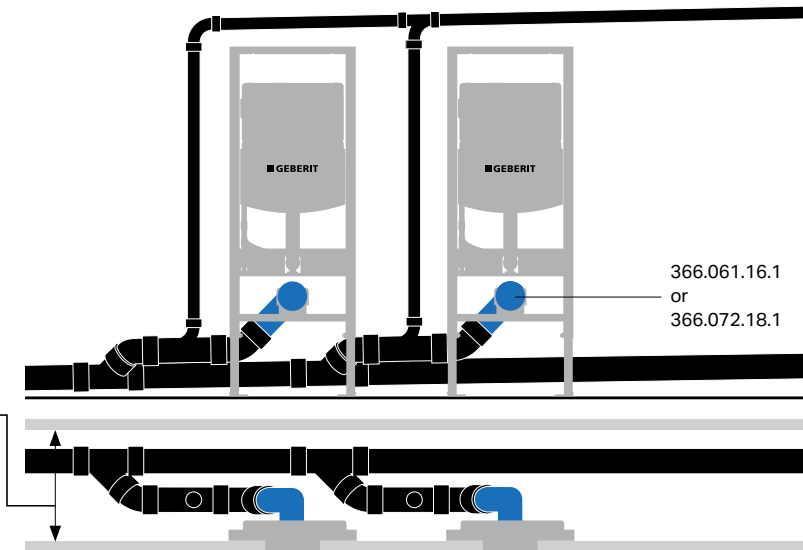

MINIMUM DISTANCE BETWEEN FINISHED WALLS:

Typical for installations with 4" pipe horizontal run -> as per fitting choice and layout