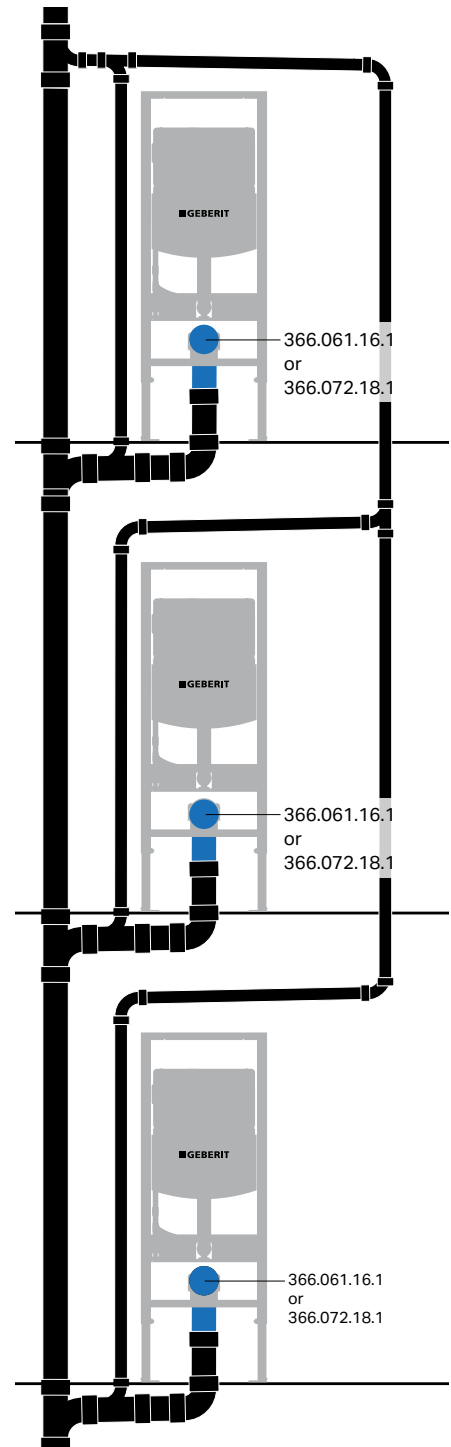

MULTIPLE VERTICAL DWV DETAIL BELOW FLOOR WASTE

Accessories

366.061.16.1 HDPE waste elbow (included)

367.072.18.1 Cast iron elbow with 2" heel outlet