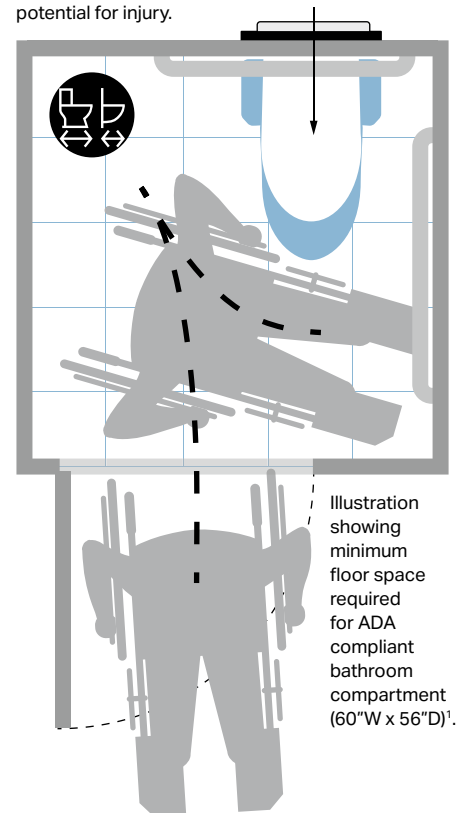

SAVES WATER

Built-in 1.6/0.8 GPF (6/3 LPF) or 1.28/0.8 GPF (4.8/3 LPF) dual-flush lowers water bills. You can even qualify for EPA WaterSense rebates or green building points.

EASY TO MAINTAIN

The Geberit valve eliminates problematic chains and flappers that corrode and fail. All working parts are easily accessed through the stylish flush and cover plates.

GEBERIT CONTROL APP

The Geberit Control App supports professional users with Geberit products.

FLEXIBLE

The adjustable-height carrier allows you to position the toilet 15" to 19" off the floor to meet personal preference or local ADA guidelines including ANSI A117.1.

Whether the toilet compartment is intended for ambulatory or wheelchair occupants, home or public spaces, specifying a Geberit in-wall tank and carrier system combined with a wall-hung toilet bowl is safer and more accessible. Geberit makes it easier for anyone to live a bit more independently.

Eliminating the tank on the toilet allows greater mobility in the compartment and reduces the potential for injury.

The fill and flush valves and supply stop are located behind the wall. If maintenance is required, all working parts are easily accessed through the flush plate or cover plate.