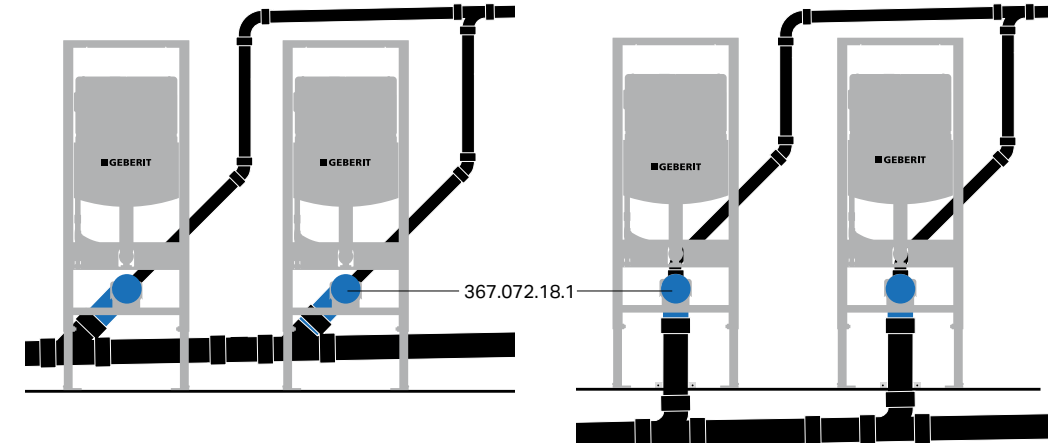

GANGED DWV ALTERNATE VENTING DETAIL

Accessories

367.072.18.1 Cast iron elbow with 2" heel outlet