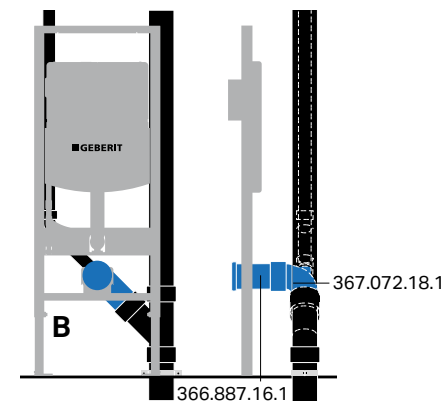

3X2 LHO OR 3" SANITARY TEE

Accessories (depending on vent requirements)

366.887.16.1 HDPE straight connector

367.072.18.1 Cast iron elbow with 2" heel outlet