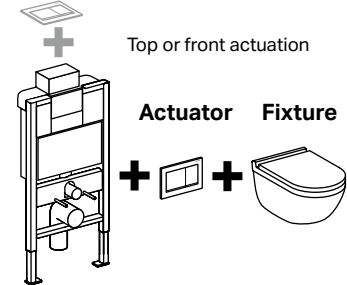

111.012, 111.018