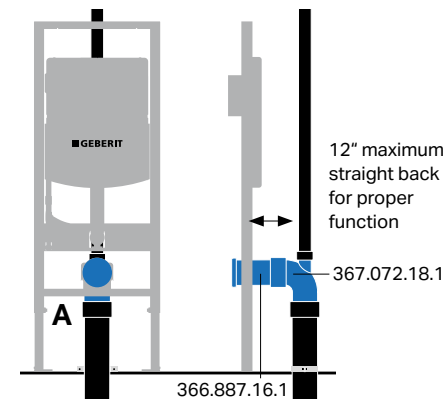

3X2 LHO OR 3" SANITARY TEE

Accessories (depending on vent requirements)

366.887.16.1 HDPE straight connector

367.072.18.1 Cast iron elbow with 2" heel outlet