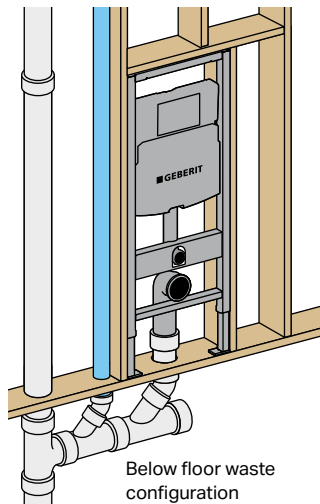

Below floor waste configuration

MODEL NOS. 111.012.00.1, 111.018.00.1