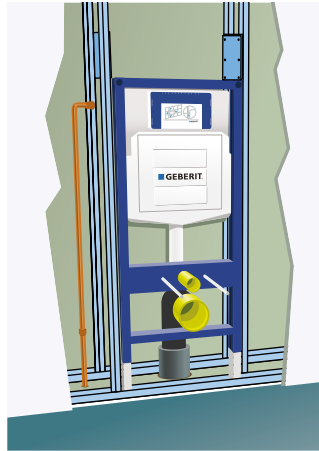

Install carrier, connect water supply and DWV. Test all connections.