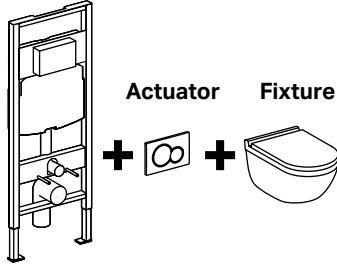

SPECIFYING GEBERIT SYSTEMS

A simple three-step process

STEP ONE: THE CARRIER

Select the carrier that fits within your construction requirements and function.

Geberit Duofix carriers are simple and easy to install. They require either a 2" x 4" or a 2" x 6" wood frame or metal frame construction. The studs must be placed 19-3/4" apart where the carrier will be positioned inside a wall. For pre-wall installations, frame to wall anchors are needed.

Geberit Duofix Carrier with Concealed Tank

Toilet

111.335, 111.902, 111.798, 111.597