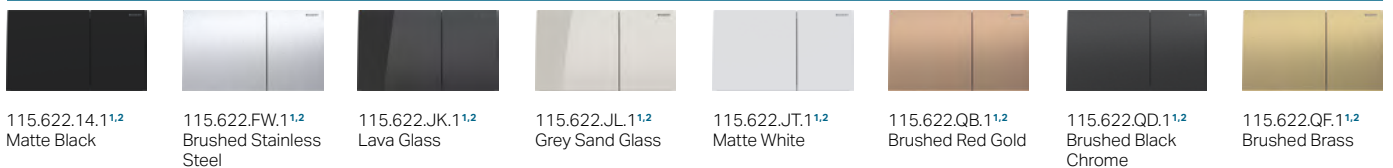

Sigma30

Sigma50

Sigma60

Sigma70

DUAL-FLUSH (continued)

Sigma70

115.622.SI.1^{1,2}
White Glass

115.622.SJ.1^{1,2}
Black Glass