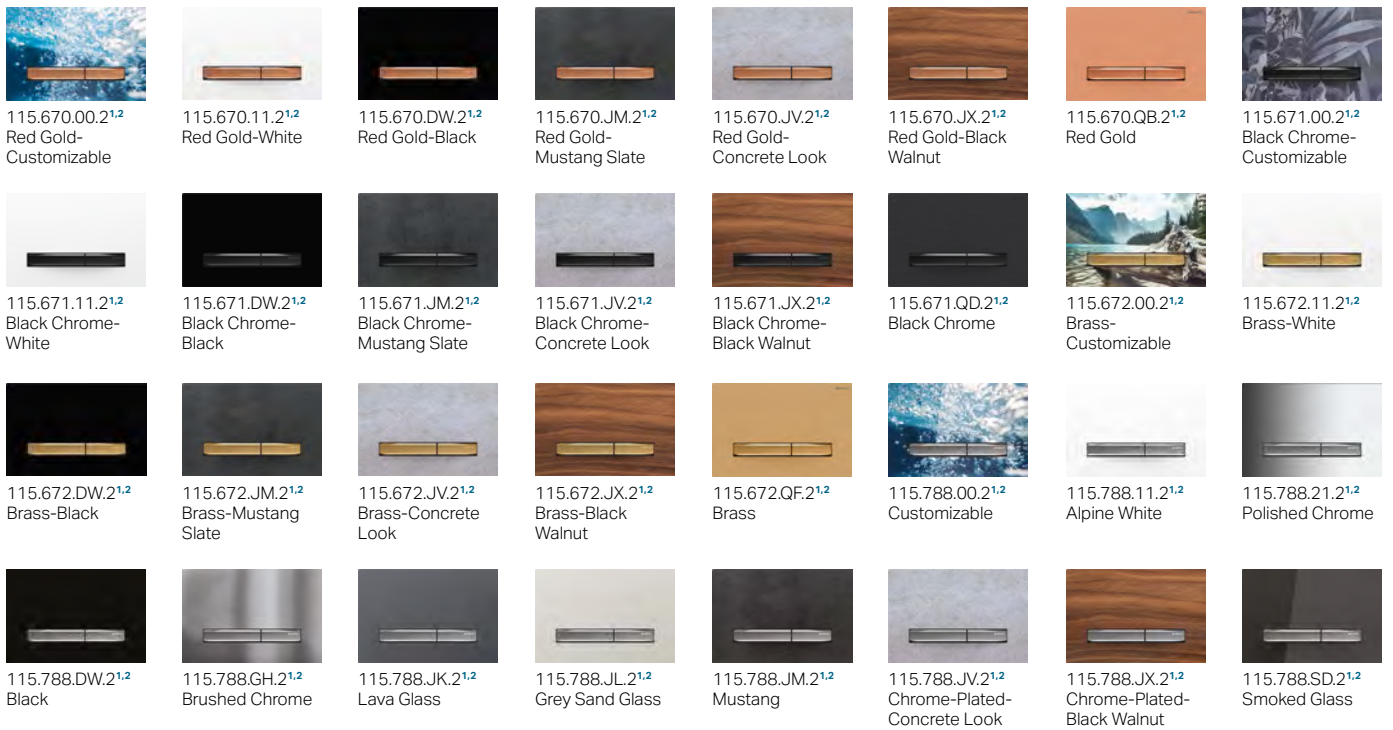

DUAL-FLUSH (continued)

Sigma30

Sigma50

Sigma60

Sigma70