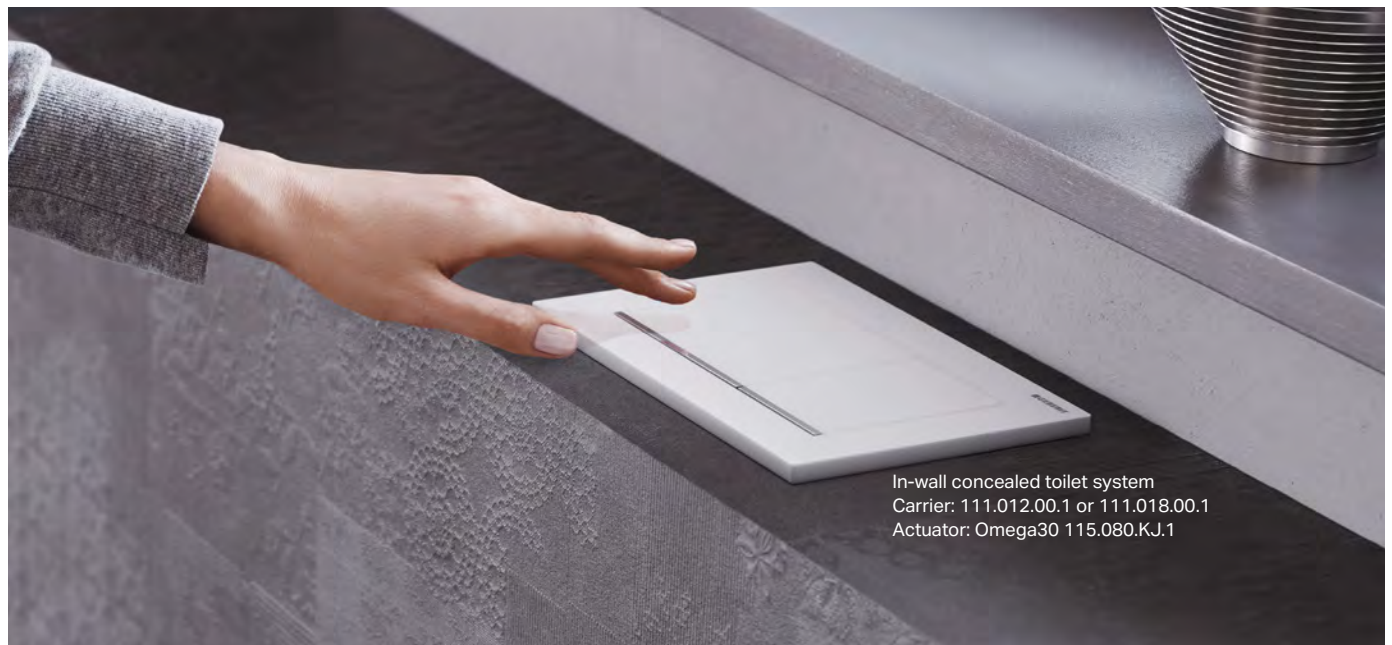

GEBERIT OMEGA FLUSH PLATES

For use with Geberit Omega Concealed Tank, 2x6 pre-wall installations

DUAL-FLUSH

Omega20

Omega30

Omega60

In-wall concealed toilet system
Carrier: 111.012.00.1 or 111.018.00.1
Actuator: Omega30 115.080.KJ.1