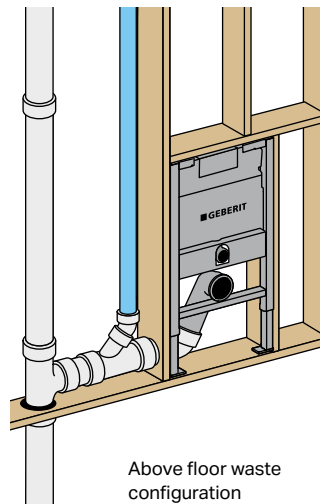

Above floor waste configuration