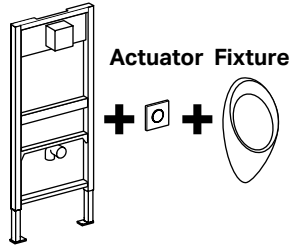

Geberit Duofix Carrier

Urinal
111.625

Bidet
111.520 /111.524