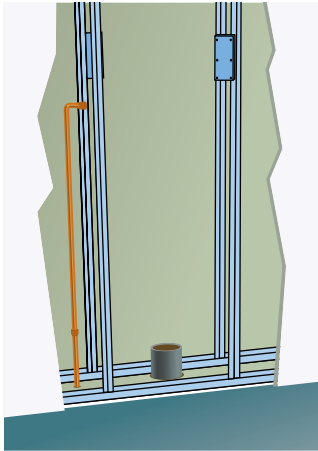

INSTALLATION EXAMPLES

Rough in framing, water supply and DWV per installation instructions.