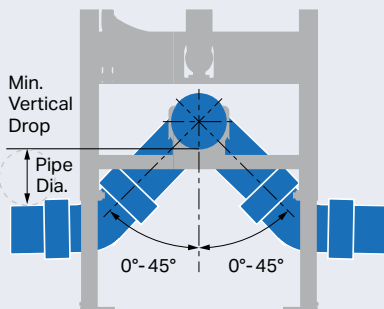

MULTIPLE CONFIGURATIONS

LAYOUT EXAMPLES SHOWN ON THE FOLLOWING PAGES ARE A SAMPLING OF MULTIPLE WATER CLOSET CONFIGURATIONS USING THE 111.335.00.5 GEBERIT DUOFIX CARRIER.

IMPORTANT: IT IS INCUMBENT UPON THE DESIGNER/INSTALLER TO CONSULT WITH LOCAL BUILDING AND PLUMBING CODES TO INSURE PROPER INSTALLATION OF SYSTEM AND COMPONENTS.

ALL GEBERIT SUPPLIED COMPONENTS ARE COMPLIANT WITH APPLICABLE CODES.

ALL EXAMPLES ASSUME

- 2" vent
- 3" discharge from toilet
- 4" vertical stacks
- 4" horizontal run for gang fixtures (maximum 20 feet horizontal run to stack)
- Geberit fittings have 90mm inlet (requires included connection kit when trimming out bowl) and 3" discharge
- Geberit fittings cut to fit and connected using supplied banded transition fitting or other flexible coupling
- Waste elbow offset must be no more than 45° right or left with a minimum vertical drop of one pipe diameter before transitioning to horizontal pitch for proper function as shown below