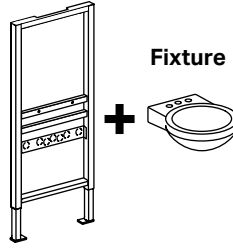

‡ Not intended to be sold in California with 1.6 GPF units

Geberit Duofix Carrier 

Urinal
111.625

Bidet
111.520 /111.524

Lavatory
111.490

Products marked with  comply with the American Disabilities Act (ADA) when installed per the requirements of the latest ADA Accessibility Guidelines (ADAAG) and/or ICC/ANSI A117.1.