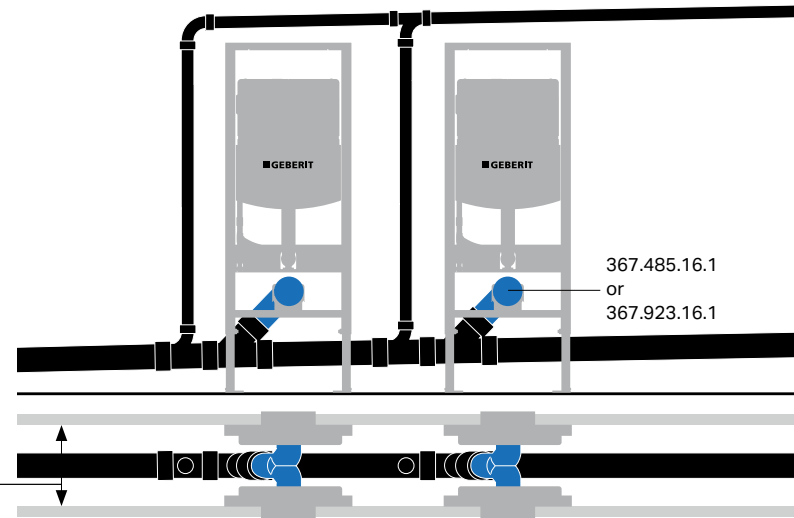

GANGED CONFIGURATIONS (CONTINUED)

GANGED, BACK-TO-BACK DWV DETAIL FOR SHALLOW WALL

Accessories

367.485.16.1 HDPE
back-to-back
horizontal waste fitting

367.923.16.1 HDPE
back-to-back vertical
waste fitting

MINIMUM DISTANCE BETWEEN FINISHED WALLS:

Typical for installations with 4" pipe horizontal run and 2x6 carrier -> 11"

Typical for installations with 4" pipe horizontal run and 2x4 carrier -> 8-5/8"