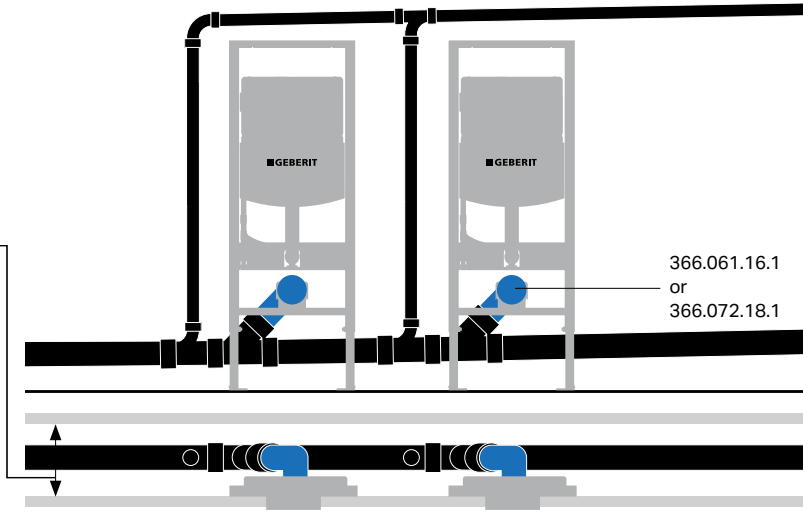

GANGED CONFIGURATIONS

GANGED DWV DETAIL FOR SHALLOW WALL

Accessories

366.061.16.1 HDPE waste elbow (included)

367.072.18.1 Cast iron elbow with 2" heel outlet

MINIMUM DISTANCE BETWEEN FINISHED WALLS:

For no-hub installation with 3" pipe horizontal run -> 5-1/2" (equal to 2x6)

For no-hub installation with 4" pipe horizontal run -> 6"

For hub and spigot installation with 3" pipe horizontal run -> 6-1/4"

For hub and spigot installation with 4" pipe horizontal run -> 6-3/4"